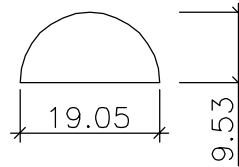

WOODLAND

EST 1965

3212

FINISHED SIZE				PRINTS, FAXES OR COPIES MAY NOT BE TO SCALE	UNITS
IMPERIAL		METRIC			MM
3/8	3/4	9.53	19.05		