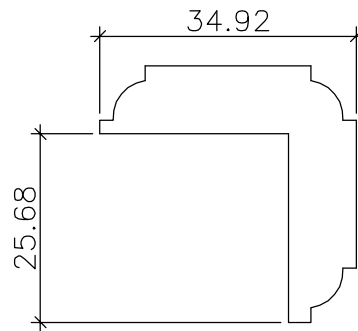

WOODLAND

EST 1965

3283

FINISHED SIZE				PRINTS, FAXES OR COPIES MAY NOT BE TO SCALE	UNITS
IMPERIAL		METRIC			MM
1 3/8	1 3/8	34.92	34.92		