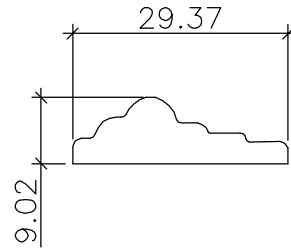

WOODLAND

EST 1965

E

FINISHED SIZE				PRINTS, FAXES OR COPIES MAY NOT BE TO SCALE	UNITS
IMPERIAL		METRIC			MM
3/8	1 3/16	9.02	29.37		